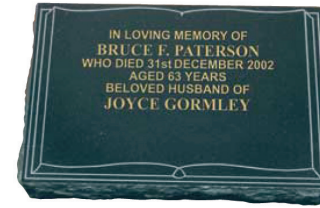

Vases & Markers

PATERSON

1'6" x 2'3" £693
1" x 1'6" £429