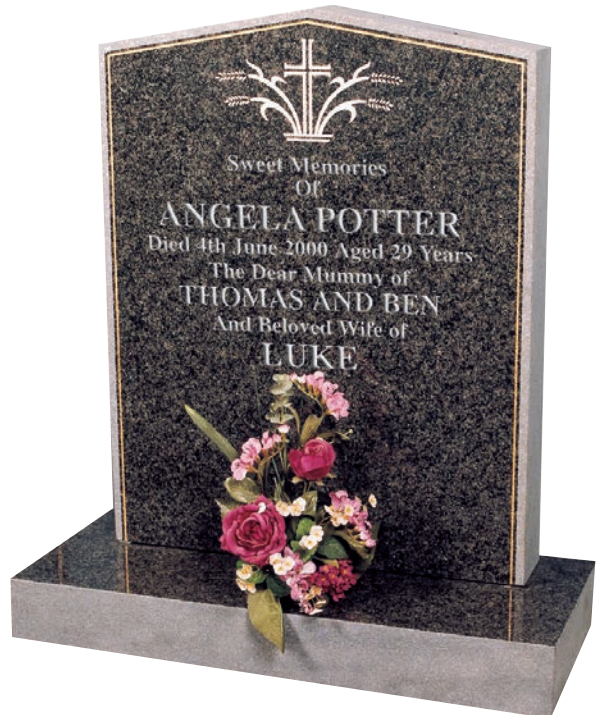

CROMBIE

All polished low maintenance in rosewood red granite with gilded corner rose ornament and margins forming a frame. Shown with an optional karin grey granite sub base.

Large 2'10" x 2'6"	£1,230
Small 2'6" x 2'0"	£980
with sub base 2'8"x2'3"	£1,281

POTTER

Dark grey granite memorial with a polished face and top of base, featuring a cut and painted ornament which can be varied.

Large 2'10" x 2'6"	£1,190
Small 2'6" x 2'0"	£990

WATT

Royal red granite memorial which includes a raised family initial within a deeply carved circle has a polished face and a rustic margin and edges.