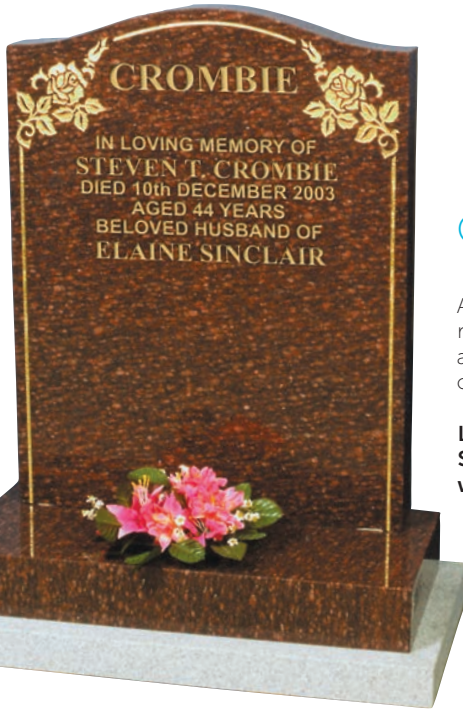

MERKLAND

All polished low maintenance black granite memorial with barrel sides. A choice of laser etched figure ornaments is available.

Large 2'10" x 2'6"

£1,806

Small 2'6" x 2'0"

£1,328

MORTON

This memorial illustrated in karin grey granite has a polished face with rustic edges.

1'9" x 2'0"

£705

OSWALD

All polished black granite heart memorial with polished rose ornament. Shown with an optional photo plaque.

3'0 x 2'6"

2'6" x 2'0"

£1,256

£878

CROMBIE

All polished low maintenance in rosewood red granite with gilded corner rose ornament and margins forming a frame. Shown with an optional karin grey granite sub base.

Large 2'10" x 2'6"	£1,230
Small 2'6" x 2'0"	£980
with sub base 2'8"x2'3"	£1,281

POTTER

Dark grey granite memorial with a polished face and top of base, featuring a cut and painted ornament which can be varied.

Large 2'10" x 2'6"	£1,190
Small 2'6" x 2'0"	£990

WATT

Royal red granite memorial which includes a raised family initial within a deeply carved circle has a polished face and a rustic margin and edges.