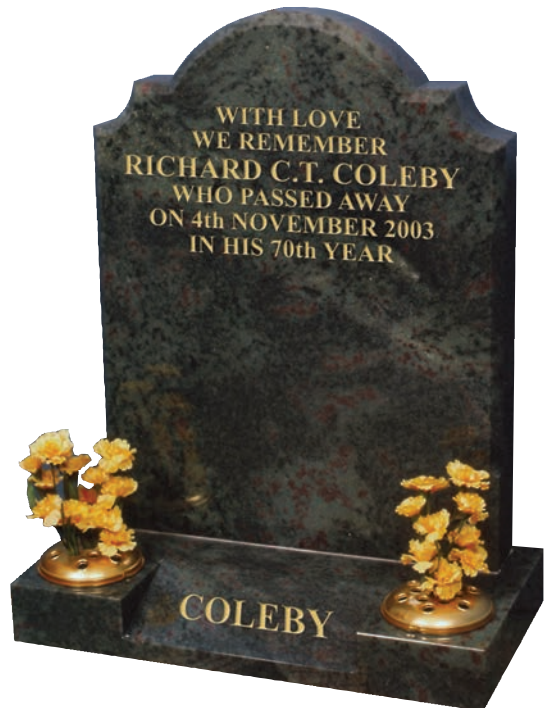

COLEBY

An all polished low maintenance moss green granite memorial which has a splayed base to facilitate a family name.

Large 3'0" x 2'6"

£1,928

Small 2'6" x 2'0"

£1,365