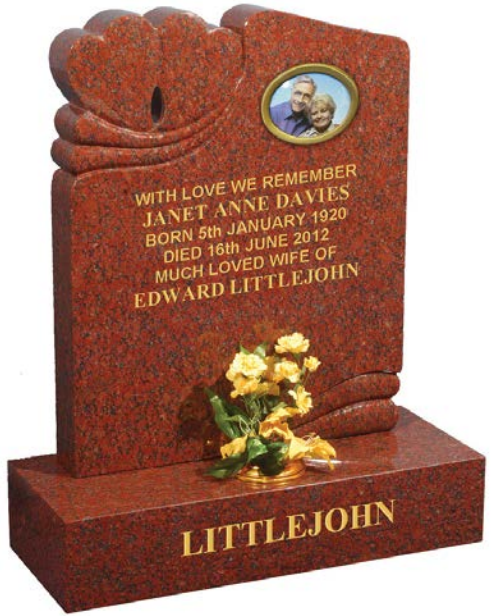

LITTLEJOHN

Two connected hearts have been handcarved in this all polished ruby red memorial to symbolise love. Shown with an optional photoplaque.

3'0" x 2'6"

£2,236

BUCKINGHAM

All polished low maintenance black granite memorial show a very simple but effective gilded cross.

Large 2'10" x 2'6"

£1,140

Small 2'6" x 2'0"

£810