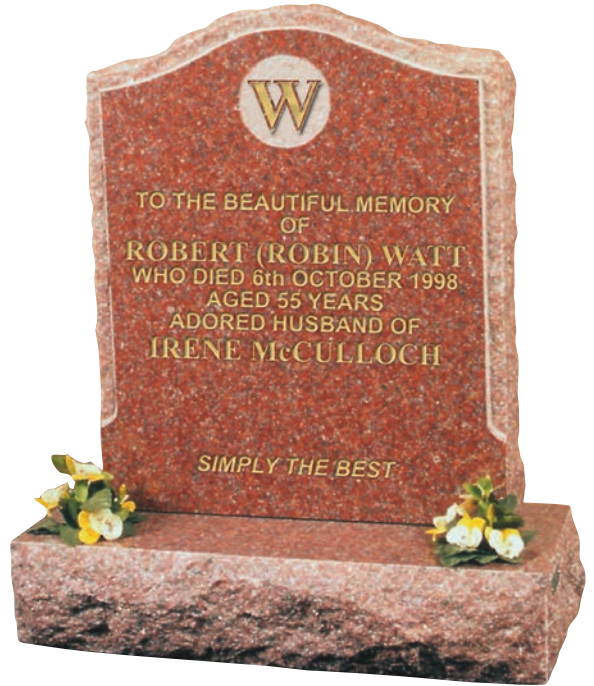

WATT

Royal red granite memorial which includes a raised family initial within a deeply carved circle has a polished face and a rustic margin and edges.

Large 3'0" x 2'6"

£2,190

Small 2'6" x 2'2"

£1,735